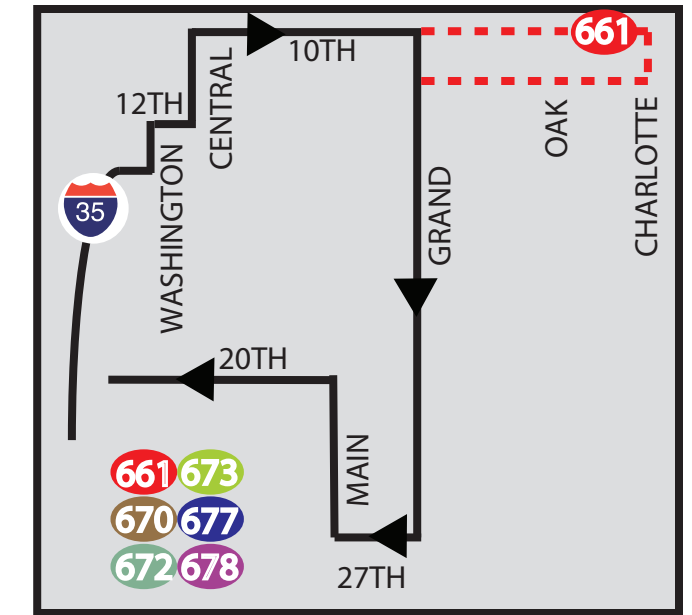

www.thejo.com

816-221-0660

ROUTE 710 - LAWRENCE, KS

ROUTE 660A & 664 - DOWNTOWN, KCMO

ROUTES 661B, 670L, 672M, 673N, 677R, 678S
DOWNTOWN KCMO

ROUTE 667E - DOWNTOWN KCMO

ROUTE 556, 856 - PLAZA, UMKC KCMO

ROUTE 669I - DOWNTOWN KCK

ROUTE 676P - SPRING HILL & PAOLA

ROUTE 670L - GARDNER LOOP