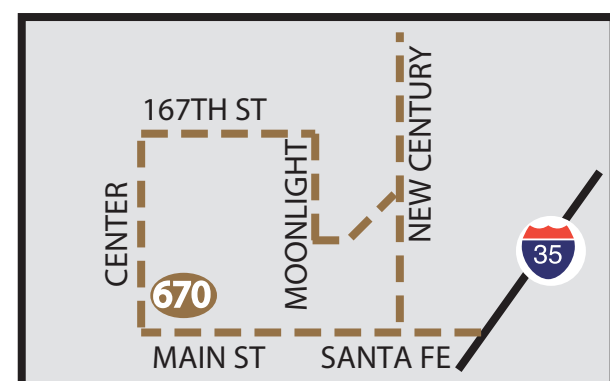

www.thejo.com

816-221-0660

ROUTE 710 - LAWRENCE, KS

ROUTE 660A & 664 - DOWNTOWN, KCMO

ROUTES 661B, 670L, 672M, 673N, 677R, 678S
DOWNTOWN KCMO

ROUTE 667E - DOWNTOWN KCMO

ROUTE 556, 856 - PLAZA, UMKC KCMO

ROUTE 669I - DOWNTOWN KCK

ROUTE 676P - SPRING HILL & PAOLA

ROUTE 670L - GARDNER LOOP