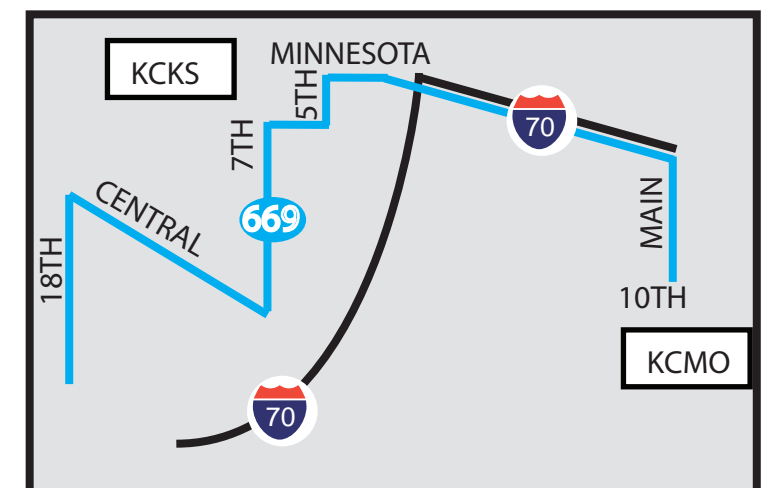

www.thejo.com

816-221-0660

ROUTE 710 - LAWRENCE, KS

ROUTE 660A & 664 - DOWNTOWN, KCMO

ROUTES 661B, 670L, 672M, 673N, 677R, 678S
DOWNTOWN KCMO

ROUTE 667E - DOWNTOWN KCMO

ROUTE 556, 856 - PLAZA, UMKC KCMO

ROUTE 669I - DOWNTOWN KCK

ROUTE 676P - SPRING HILL & PAOLA

ROUTE 670L - GARDNER LOOP