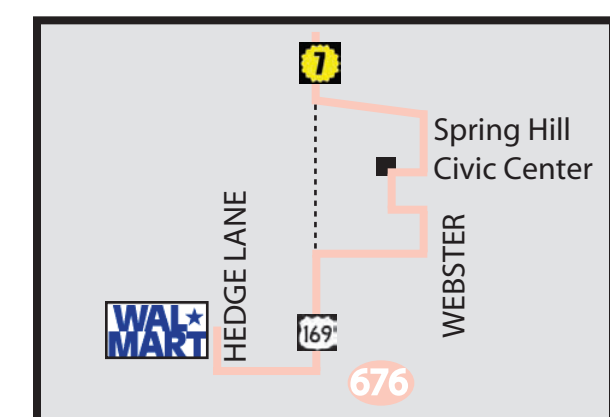

www.thejo.com

816-221-0660

ROUTE 710 - LAWRENCE, KS

ROUTE 660A & 664 - DOWNTOWN, KCMO

ROUTES 661B, 670L, 672M, 673N, 677R, 678S
DOWNTOWN KCMO

ROUTE 667E - DOWNTOWN KCMO

ROUTE 556, 856 - PLAZA, UMKC KCMO

ROUTE 669I - DOWNTOWN KCK

ROUTE 676P - SPRING HILL & PAOLA

ROUTE 670L - GARDNER LOOP