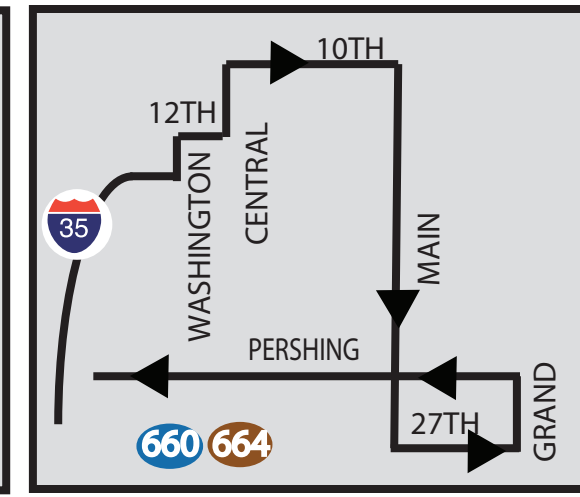

www.thejo.com

816-221-0660

ROUTE 710 - LAWRENCE, KS

ROUTE 660A & 664 - DOWNTOWN, KCMO

ROUTES 661B, 670L, 672M, 673N, 677R, 678S
DOWNTOWN KCMO

ROUTE 667E - DOWNTOWN KCMO

ROUTE 556, 856 - PLAZA, UMKC KCMO

ROUTE 669I - DOWNTOWN KCK

ROUTE 676P - SPRING HILL & PAOLA

ROUTE 670L - GARDNER LOOP