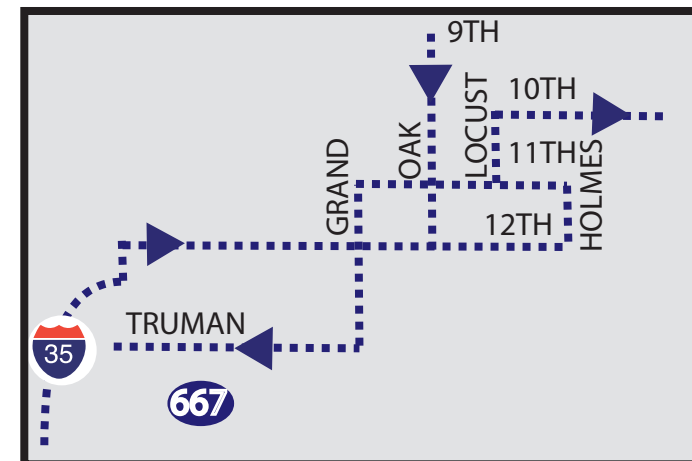

www.thejo.com

816-221-0660

ROUTE 710 - LAWRENCE, KS

ROUTE 660A & 664 - DOWNTOWN, KCMO

ROUTES 661B, 670L, 672M, 673N, 677R, 678S
DOWNTOWN KCMO

ROUTE 667E - DOWNTOWN KCMO

ROUTE 556, 856 - PLAZA, UMKC KCMO

ROUTE 669I - DOWNTOWN KCK

ROUTE 676P - SPRING HILL & PAOLA

ROUTE 670L - GARDNER LOOP