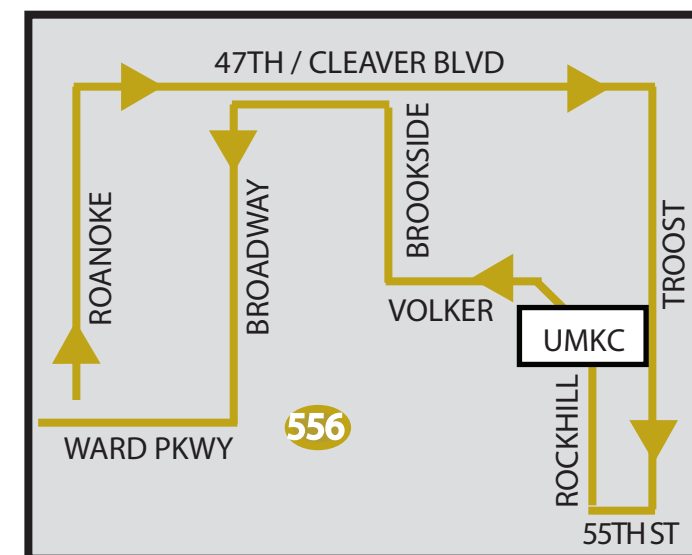

www.thejo.com

816-221-0660

ROUTE 710 - LAWRENCE, KS

ROUTE 660A & 664 - DOWNTOWN, KCMO

ROUTES 661B, 670L, 672M, 673N, 677R, 678S
DOWNTOWN KCMO

ROUTE 667E - DOWNTOWN KCMO

ROUTE 556, 856 - PLAZA, UMKC KCMO

ROUTE 669I - DOWNTOWN KCK

ROUTE 676P - SPRING HILL & PAOLA

ROUTE 670L - GARDNER LOOP