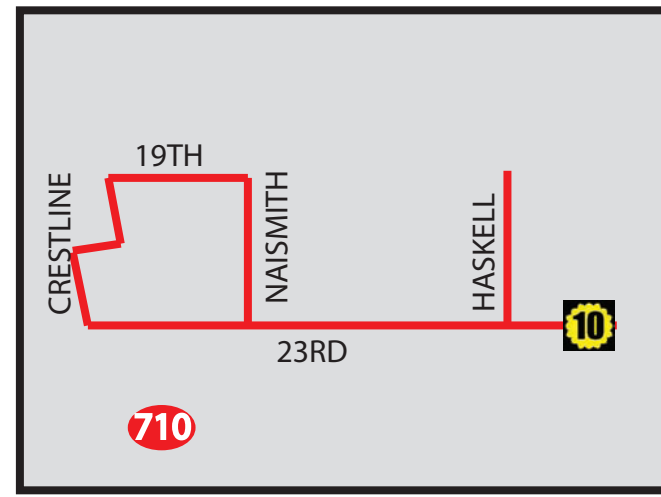

www.thejo.com

816-221-0660

ROUTE 710 - LAWRENCE, KS

ROUTE 660A & 664 - DOWNTOWN, KCMO

ROUTES 661B, 670L, 672M, 673N, 677R, 678S
DOWNTOWN KCMO

ROUTE 667E - DOWNTOWN KCMO

ROUTE 556, 856 - PLAZA, UMKC KCMO

ROUTE 669I - DOWNTOWN KCK

ROUTE 676P - SPRING HILL & PAOLA

ROUTE 670L - GARDNER LOOP