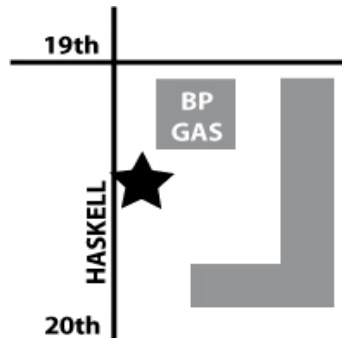

**19th & HASKELL
FREE PARKING AVAILABLE**