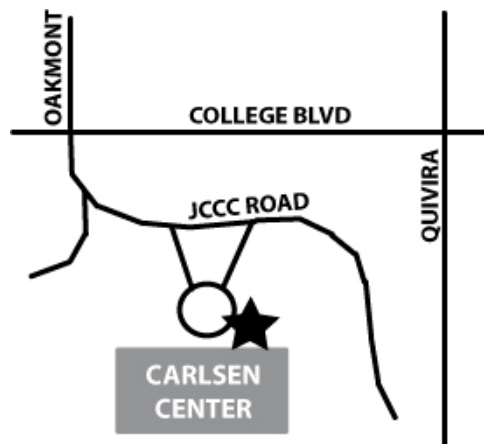

Upon request, bus will stop at T shelters on 23rd St in front of University Book Shop and Dillons.

**KU PARK & RIDE, BUS SHELTER # 3
PAY PARKING AVAILABLE**

**19th & NAISMITH
NO PARKING**

**23rd & NAISMITH
NO PARKING**

**19th & HASKELL
FREE PARKING AVAILABLE**

**JCCC – CARLSEN CENTER
FREE PARKING AVAILABLE**

**KU – EDWARDS CAMPUS
FREE PARKING AVAILABLE**

FARE STRUCTURE & RIDE INFORMATION

Commuter Express \$3.00
10-Ride Pass \$22.50

K-10 CONNECTOR

Route Information:

Offering express service between Johnson County and Douglas County, with stops at JCCC – Carlsen Center, KU Edwards Campus, 19th & Haskell Park & Ride, KU Park & Ride, 19th & Naismith, and 23rd & Naismith.

Park & Ride Locations:

19th & Haskell – Lawrence
JCCC – Johnson County
KU-Edwards – Johnson County
KU Park & Ride - Lawrence

**Regional Call Center: 816-221-0660
(Language Translators Available)
Website Address: www.thejo.com**