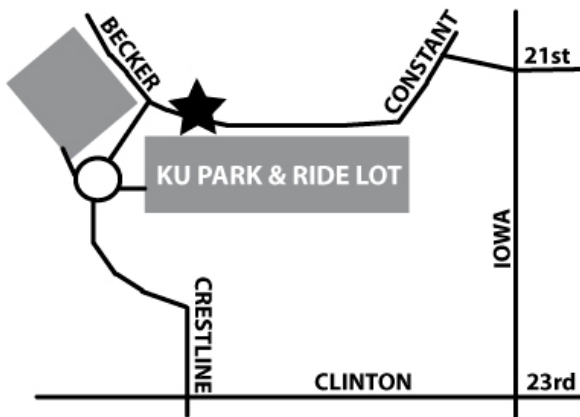

**KU PARK & RIDE, BUS SHELTER # 3
PAY PARKING AVAILABLE**