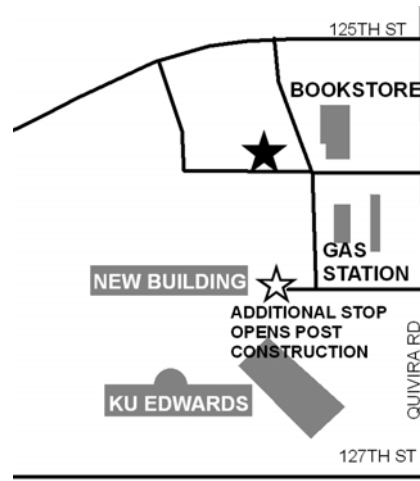

**KU – EDWARDS CAMPUS
FREE PARKING AVAILABLE**

FARE STRUCTURE & RIDE INFORMATION

Commuter Express $3.00
10-Ride Pass $22.50

DRIVERS DO NOT SELL 10-RIDE BUS PASSES

10-Ride passes may be purchased in advance at:
- KU Parking Dept, Allen Fieldhouse Parking Garage
Naismith & Irving Hill, Lawrence
- BP Gas Station, Haskell Square Plaza
19th & Haskell, Lawrence
- JCCC Business Office, GEB 115 (CHECKS ONLY)
College Blvd & Quivira, Overland Park
- KU Edwards Bookstore, Jayhawk Central
126th & Quivira, Overland Park
Or by mail from JCT; call 913-782-2210 for mail info

ALL BUS PASSES ARE NON-TRANSFERRABLE AND NON-REFUNDABLE. DRIVERS DO NOT CARRY CHANGE AND YOU CANNOT BE MONETARILY REIMBURSED FOR MONEY PUT IN THE FAREBOX – ONLY CHANGE CARDS WILL BE ISSUED.

Reduced Fares are not available.

Children 12 years of age and younger must be accompanied by an adult.

For complete fare information on all JO routes, please call 913-782-2210 or log onto our website at www.thejo.com.

JCT TRANSFER POLICY

Transfers are valid for one way trips only. Transfers are valid for two hours. Transfers are valid only for one continuous trip in the same direction and valid only on the day issued. Transfers are not valid for round trips. If any question is raised over the validity of transfer, please pay fare and forward details to:

Johnson County Transit
1701 West 56 Highway
Olathe, Kansas 66061

LOST & FOUND

Please call JCT at 913-715-8267.

NON-DISCRIMINATION POLICY

Johnson County Transit does not discriminate on the basis of Race, National Origin, Sex, Religion, Age or Disability status in employment or the provision of service.

For more information on JCT's non-discrimination policies, or if you believe you have been discriminated against and need to file a complaint, please contact:

Transportation Director
Johnson County Transit
1701 West 56 Highway
Olathe, Kansas 66061

K-10 CONNECTOR

Route Information:

Offering express service between Johnson County and Douglas County, with stops at JCCC – Carlsen Center, KU Edwards Campus, 19th & Haskell Park & Ride, KU Park & Ride, 19th & Naismith, and 23rd & Naismith.

Park & Ride Locations:

19th & Haskell – Lawrence
JCCC – Johnson County
KU-Edwards – Johnson County
KU Park & Ride - Lawrence