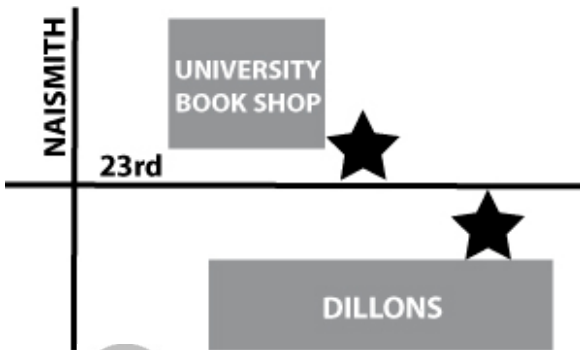

**23rd & NAISMITH
NO PARKING**