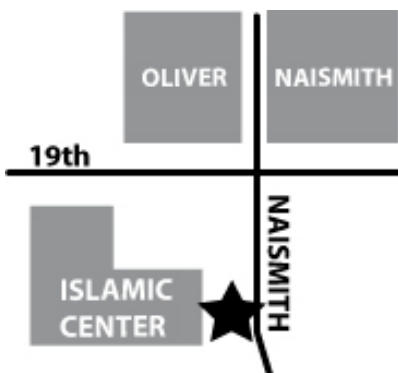

**19th & NAISMITH
NO PARKING**